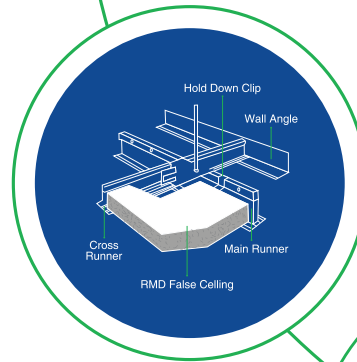

AeroPro

INFRA

False Ceiling | Site Fencing

AeroPro FALSE CEILING

AeroPro Infra False Ceilings are crafted from premium 3-layer Polypropylene, offering superior quality, elegant aesthetics, and expert craftsmanship.

Excellent Printability | Stickers Compatible

Possible application areas

Residential Properties | Textile Industries | Warehouses
Stores | Hotels & Restaurants | Chemical Industries
Docks & Ports | Pharmaceutical Companies | Commercial
Complexes | Offices | Industrial Manufacturing Sheds

AeroPro SITE FENCING

AeroPro Site Fencing Panels are tough, reusable Polypropylene panels, perfect for all construction and infrastructure projects.

Suspension grid work required | Procure the 20% extra material

Key Benefits

High Tensile Strength,
Retains Stiffness & Flex

All Weather Proof

100% Moisture
& Water Proof

Enhancing
Brand Equity

Pre-Engineered
and Aesthetically
Finished

Easy to Clean

Modular in Nature,
Fast to Erect,
Dismantle and Alter

High Salvage Value